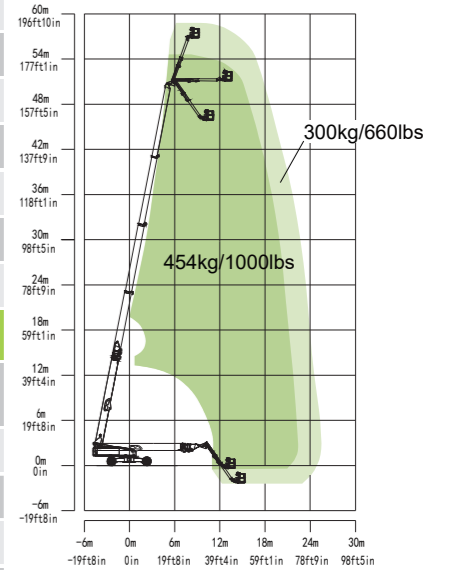

Model	ZT58J		ZT68J	
	Metric	Imperial	Metric	Imperial
Size				
Work Height	58.8m	192ft 11in	67.5m	221ft 5in
Platform Height	56.8m	186ft 4in	65.5m	214ft 11in
Horizontal Outreach	25.5m	83ft 8in	31m	101ft 8in
A - Stowed Length	14.4m	47ft 3in	15.5m	50ft 10in
B - Stowed Width	2.5m	8ft 2in	2.5m	8ft 2in
C - Stowed Height	3.06m	10ft	3.06m	10ft
D - Platform Length	2.44m	8ft	2.44m	8ft
E - Platform Width	0.91m	3ft	0.91m	3ft
F - Wheelbase	5.357/4.69m	17ft 7in/15ft 5in	5.357/4.69m	17ft 7in/15ft 5in
Tread	2.5/5.15m	8ft 2in/16ft 11in	2.5/5.15m	8ft 2in/16ft 11in
G - Ground Clearance	0.40m	1ft 4in	0.40m	1ft 4in
Performance				
Platform Capacity (Unrestricted/Restricted)	300/454kg	660/1000lb	300/454kg	660/1000lb
Drive Speed (Stowed)	4.5km/h	2.8mph	4.5km/h	2.8mph
Gradeability	45%(24°)		40%(22°)	
Turning Radius (Inside)	6.79/2.57m	22ft 3in/8ft 5in	6.79/2.57m	22ft 3in/8ft 5in
Turning Radius (Outside)	8.43/6.39m	27ft 8in/20ft 12in	8.43/6.39m	27ft 8in/20ft 12in
Turntable Swing	360° continuous		360° continuous	
Platform Rotation	±90°		±90°	
Tail Swing	2.25m	7ft 5in	2.15m	7ft 1in
Jib (Range of Articulation)	125°(-55°~70°)		125°(-55°~70°)	
Max. Wind Speed	12.5m/s	28mph	12.5m/s	28mph
Power				
Engine	Cummins F3.8(EU Stage V) Cummins F4.5 (China Stage IV) Cummins QSF3.8(China StageIII)		Cummins F3.8(EU Stage V) Cummins F4.5 (China Stage IV) Cummins QSF3.8(China StageIII)	
Fuel Tank Capacity	200L	52.8gal	200L	52.8gal
Control Voltage	12V DC		12V DC	
Hydraulic Tank Capacity	400L	105gal	400L	105gal
Drive Mode	4WD		4WD	
Steering Mode	Four wheels/Front wheel/Crab		Four wheels/Front wheel/Crab	
Tire				
Type	Foam-filled Tires		Foam-filled Tires	
Weight				
Gross	29600kg	65256lb	35900kg	79145lb

Range of Motion ZT58J