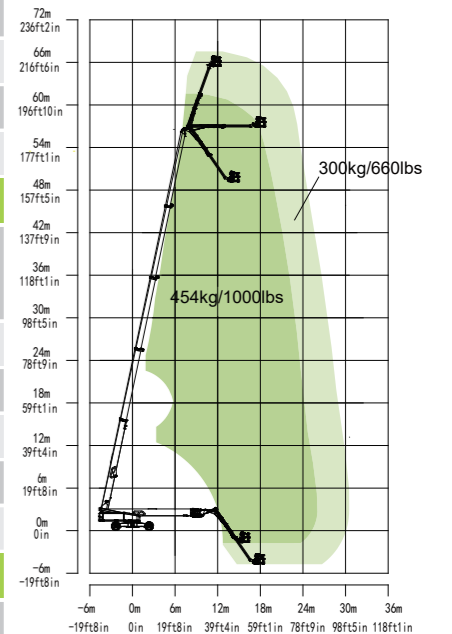

Range of Motion ZT68J

ZOOMLION ACCESS reserves the right to make specification and/or equipment changes without prior notification. Product specifications are updated to June, 2024.